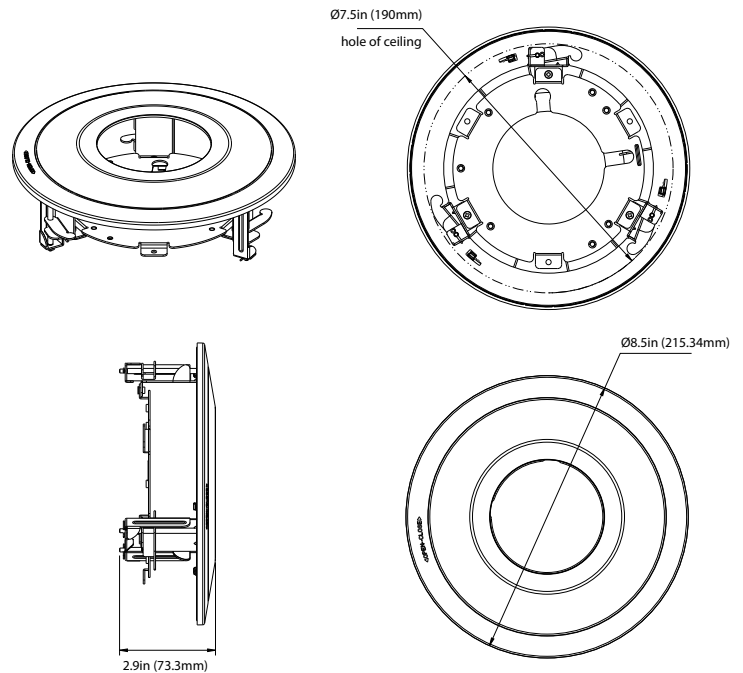

AVM-RM-V-S1

RECESSED CEILING MOUNT FOR FIXED LENS SMALL VANDAL DOME CAMERAS

AVM-RM-V-S1 RECESSED CEILING MOUNT

RECESSED CEILING MOUNT FOR FIXED LENS SMALL VANDAL DOME CAMERAS

The AVM-RM-V-S1 is a recessed ceiling mount designed for use with our Fixed Lens Small Vandal Dome Cameras. Constructed with Aluminum alloy material with surface spray treatment, this ceiling mount allows for the installation of our small fixed cameras with the cables collected and hidden out of sight. The recessed ceiling mount is available for ceiling mounting only.

FUNCTIONS

- Aluminum alloy material with surface spray treatment
- Camera cables can be collected and hidden
- Available for ceiling mounting

SPECIFICATIONS

GENERAL

Material	Aluminum alloy
Color	white
Working Temperature	-40°C~60°C (-40°F~140°F)
Working Humidity	10~90% (Non-Condensing)
Dimensions	8.5in x 2.9in (215.34mm x 73.3mm)

DIMENSIONS

Unit : inch (mm)

AVYCON[®]